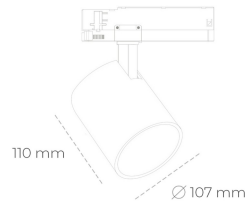

SPOTLIGHT LIDER A 930 21W 38° BLACK CRI97 ON/OFF

Article number: N004-K0002-HI930-H5-G38-ZE52_550-S1-###

LED	COB
Light colour	3000 [K] CRI97
CRI	90
Led chip flux	2402 [lm]
Luminous flux	2161 [lm]
System power	21 [W]
Luminaire Efficiency	103 [lm/W]
Beam angle	38°
Controller	ON/OFF
MacAdam	3 SDCM

Spotlight LED

Track mounted LED spotlight. Aluminium housing. Ceiling base installation possible. Available in white, black and grey. Any RAL palette colour available on enquiry. Reflector beams available: 15°, 23°, 38°, 45° and 60°. Maximum power is 31W.

LUMINAIRE

Weight	0.7 [kg]
Protection rating IP , IK , class	IP 20, IK 01,
Luminaire colour	BLACK
Cover	Plastic
Operating voltage	220-240V 50-60Hz

Note: All data are typical values. Tolerance of measurements +/-10%
System features may change with product improvements due to technical advances.