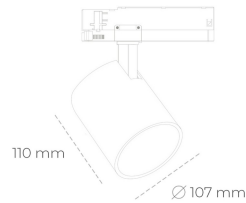

SPOTLIGHT LIDER A 930 14W 38° BLACK CRI97 ON/OFF

Article number: N004-K0002-HI930-H5-G38-ZE52_350-S1-###

LED	COB
Light colour	3000 [K] CRI97
CRI	90
Led chip flux	1575 [lm]
Luminous flux	1417 [lm]
System power	14 [W]
Luminaire Efficiency	101 [lm/W]
Beam angle	38°
Controller	ON/OFF
MacAdam	3 SDCM

Spotlight LED

Track mounted LED spotlight. Aluminium housing. Ceiling base installation possible. Available in white, black and grey. Any RAL palette colour available on enquiry. Reflector beams available: 15°, 23°, 38°, 45° and 60°. Maximum power is 31W.

LUMINAIRE

Weight	0.7 [kg]
Protection rating IP , IK , class	IP 20, IK 01,
Luminaire colour	BLACK
Cover	Plastic
Operating voltage	220-240V 50-60Hz

Note: All data are typical values. Tolerance of measurements +/-10%
System features may change with product improvements due to technical advances.