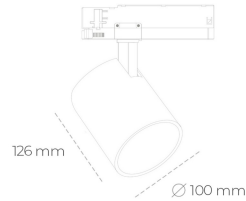

SPOTLIGHT LIDER A 935 14W 60° BLACK PREMIUM WHITE ON/OFF

Article number: N004-K0002-HE935-HA-G60-ZE52_350-S1-###

LED	COB
Light colour	3500 [K] PREMIUM WHITE
CRI	
Led chip flux	90
Luminous flux	2131 [lm]
System power	1917 [lm]
Luminaire Efficiency	14 [W]
Beam angle	137 [lm/W]
Controller	60°
MacAdam	ON/OFF 3 SDCM

Spotlight LED

Track mounted LED spotlight. Aluminium housing. Ceiling base installation possible. Available in white, black and grey. Any RAL palette colour available on enquiry. Reflector beams available: 15°, 23°, 38°, 45° and 60°. Maximum power is 31W.

LUMINAIRE

Weight	0.7 [kg]
Protection rating IP , IK , class	IP 20, IK 01,
Luminaire colour	BLACK
Cover	Plastic
Operating voltage	220-240V 50-60Hz

Note: All data are typical values. Tolerance of measurements +/-10%. System features may change with product improvements due to technical advances.