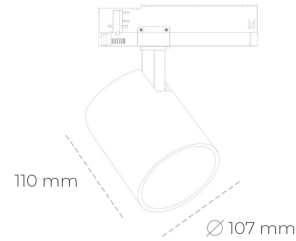

## SPOTLIGHT LIDER A 935 25W 45° BLACK PREMIUM WHITE ON/OFF

Article number: N004-K0002-HE935-HA-G45-ZE52\_650-S1-###

LED	COB
Light colour	3500 [K] PREMIUM WHITE
CRI	90
Led chip flux	3777 [lm]
Luminous flux	3399 [lm]
System power	25 [W]
Luminaire Efficiency	136 [lm/W]
Beam angle	45°
Controller	ON/OFF
MacAdam	3 SDCM

### Spotlight LED

Track mounted LED spotlight. Aluminium housing. Ceiling base installation possible. Available in white, black and grey. Any RAL palette colour available on enquiry. Reflector beams available: 15°, 23°, 38°, 45° and 60°. Maximum power is 31W.

### LUMINAIRE

Weight	0,7 [kg]
Protection rating IP , IK , class	IP 20, IK 1,
Luminaire colour	BLACK
Cover	Plastic
Operating voltage	220-240V 50-60Hz

Note: All data are typical values. Tolerance of measurements +/-10% System features may change with product improvements due to technical advances.