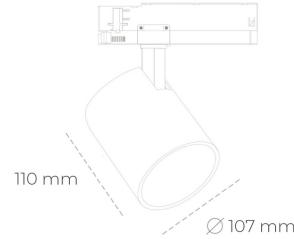

SPOTLIGHT LIDER A 935 25W 38° BLACK PREMIUM WHITE ON/OFF

Article number: N004-K0002-HE935-HA-G38-ZE52_650-S1-###

LED	COB
Light colour	3500 [K] PREMIUM WHITE
CRI	90
Led chip flux	3777 [lm]
Luminous flux	3399 [lm]
System power	25 [W]
Luminaire Efficiency	136 [lm/W]
Beam angle	38°
Controller	ON/OFF
MacAdam	3 SDCM

Spotlight LED

Track mounted LED spotlight. Aluminium housing. Ceiling base installation possible. Available in white, black and grey. Any RAL palette colour available on enquiry. Reflector beams available: 15°, 23°, 38°, 45° and 60°. Maximum power is 31W.

LUMINAIRE

Weight	0,7 [kg]
Protection rating IP , IK , class	IP 20, IK 1,
Luminaire colour	BLACK
Cover	Plastic
Operating voltage	220-240V 50-60Hz

Note: All data are typical values. Tolerance of measurements +/-10% System features may change with product improvements due to technical advances.