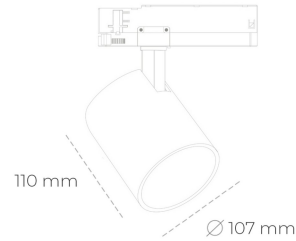

SPOTLIGHT LIDER A 935 20W 38° BLACK PREMIUM WHITE ON/OFF

Article number: N004-K0002-HE935-HA-G38-ZE52_500-S1-###

| | |
|----------------------|------------------------|
| LED | COB |
| Light colour | 3500 [K] PREMIUM WHITE |
| CRI | 90 |
| Led chip flux | 2973 [lm] |
| Luminous flux | 2675 [lm] |
| System power | 20 [W] |
| Luminaire Efficiency | 134 [lm/W] |
| Beam angle | 38° |
| Controller | ON/OFF |
| MacAdam | 3 SDCM |

Spotlight LED

Track mounted LED spotlight. Aluminium housing. Ceiling base installation possible. Available in white, black and grey. Any RAL palette colour available on enquiry. Reflector beams available: 15°, 23°, 38°, 45° and 60°. Maximum power is 31W.

LUMINAIRE

| | |
|-----------------------------------|------------------|
| Weight | 0,7 [kg] |
| Protection rating IP , IK , class | IP 20, IK 1, |
| Luminaire colour | BLACK |
| Cover | Plastic |
| Operating voltage | 220-240V 50-60Hz |