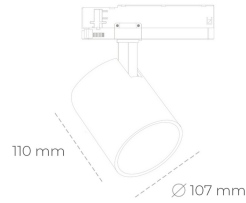

# SPOTLIGHT LIDER A 935 31W 23° BLACK PREMIUM WHITE ON/OFF

Article number: N004-K0002-HE935-HA-G23-ZE52\_800-S1-###

LED	COB
Light colour	3500 [K] PREMIUM WHITE
CRI	
Led chip flux	90
Luminous flux	4038 [lm]
System power	3634 [lm]
Luminaire Efficiency	31 [W]
Beam angle	117 [lm/W]
Controller	23°
MacAdam	ON/OFF 3 SDCM

## Spotlight LED

Track mounted LED spotlight. Aluminium housing. Ceiling base installation possible. Available in white, black and grey. Any RAL palette colour available on enquiry. Reflector beams available: 15°, 23°, 38°, 45° and 60°. Maximum power is 31W.

## LUMINAIRE

Weight	0.7 [kg]
Protection rating IP , IK , class	IP 20, IK 01,
Luminaire colour	BLACK
Cover	Plastic
Operating voltage	220-240V 50-60Hz

Note: All data are typical values. Tolerance of measurements +/-10%. System features may change with product improvements due to technical advances.