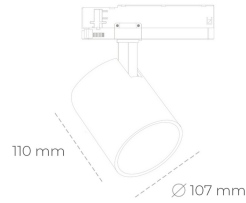

# SPOTLIGHT LIDER A 935 25W 23° BLACK PREMIUM WHITE ON/OFF

Article number: N004-K0002-HE935-HA-G23-ZE52\_650-S1-###

LED	COB
Light colour	3500 [K] PREMIUM WHITE
CRI	
Led chip flux	90
Luminous flux	3777 [lm]
System power	3399 [lm]
Luminaire Efficiency	25 [W]
Beam angle	136 [lm/W]
Controller	23°
MacAdam	ON/OFF 3 SDCM

## Spotlight LED

Track mounted LED spotlight. Aluminium housing. Ceiling base installation possible. Available in white, black and grey. Any RAL palette colour available on enquiry. Reflector beams available: 15°, 23°, 38°, 45° and 60°. Maximum power is 31W.

## LUMINAIRE

Weight	0.7 [kg]
Protection rating IP , IK , class	IP 20, IK 01,
Luminaire colour	BLACK
Cover	Plastic
Operating voltage	220-240V 50-60Hz

Note: All data are typical values. Tolerance of measurements +/-10%. System features may change with product improvements due to technical advances.