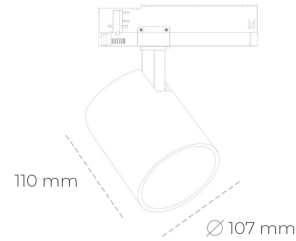

SPOTLIGHT LIDER A 935 31W 15° BLACK PREMIUM WHITE ON/OFF

Article number: N004-K0002-HE935-HA-G15-ZE52_800-S1-###

LED	COB
Light colour	3500 [K] PREMIUM WHITE
CRI	90
Led chip flux	4038 [lm]
Luminous flux	3634 [lm]
System power	31 [W]
Luminaire Efficiency	117 [lm/W]
Beam angle	15°
Controller	ON/OFF
MacAdam	3 SDCM

Spotlight LED

Track mounted LED spotlight. Aluminium housing. Ceiling base installation possible. Available in white, black and grey. Any RAL palette colour available on enquiry. Reflector beams available: 15°, 23°, 38°, 45° and 60°. Maximum power is 31W.

LUMINAIRE

Weight	0,7 [kg]
Protection rating IP , IK , class	IP 20, IK 1,
Luminaire colour	BLACK
Cover	Plastic
Operating voltage	220-240V 50-60Hz

Note: All data are typical values. Tolerance of measurements +/-10% System features may change with product improvements due to technical advances.