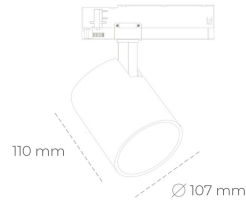

SPOTLIGHT LIDER A 935 25W 15° BLACK PREMIUM WHITE ON/OFF

Article number: N004-K0002-HE935-HA-G15-ZE52_650-S1-###

LED	COB
Light colour	3500 [K] PREMIUM WHITE
CRI	
Led chip flux	90
Luminous flux	3777 [lm]
System power	3399 [lm]
Luminaire Efficiency	25 [W]
Beam angle	136 [lm/W]
Controller	15°
MacAdam	ON/OFF 3 SDCM

Spotlight LED

Track mounted LED spotlight. Aluminium housing. Ceiling base installation possible. Available in white, black and grey. Any RAL palette colour available on enquiry. Reflector beams available: 15°, 23°, 38°, 45° and 60°. Maximum power is 31W.

LUMINAIRE

Weight	0.7 [kg]
Protection rating IP , IK , class	IP 20, IK 01,
Luminaire colour	BLACK
Cover	Plastic
Operating voltage	220-240V 50-60Hz

Note: All data are typical values. Tolerance of measurements +/-10%. System features may change with product improvements due to technical advances.