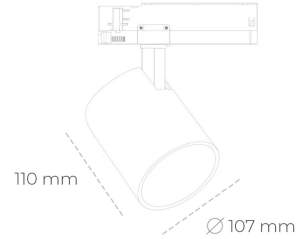

SPOTLIGHT LIDER A 935 21W 15° BLACK PREMIUM WHITE ON/OFF

LED	COB
Light colour	3500 [K] PREMIUM WHITE
CRI	90
Led chip flux	3245 [lm]
Luminous flux	2920 [lm]
System power	21 [W]
Luminaire Efficiency	139 [lm/W]
Beam angle	15°
Controller	ON/OFF
MacAdam	3 SDCM

Spotlight LED

Track mounted LED spotlight. Aluminium housing. Ceiling base installation possible. Available in white, black and grey. Any RAL palette colour available on enquiry. Reflector beams available: 15°, 23°, 38°, 45° and 60°. Maximum power is 31W.

LUMINAIRE

Weight	0,7 [kg]
Protection rating IP , IK , class	IP 20, IK 1,
Luminaire colour	BLACK
Cover	Plastic
Operating voltage	220-240V 50-60Hz

Note: All data are typical values. Tolerance of measurements +/-10% System features may change with product improvements due to technical advances.

OPTIONS

RAL colours on inquiry, honeycomb louver on inquiry , Casambi on inquiry, DALI on inquiry, Phase-cut dimming on inquiry.

Generated: 21.06.2024

+48 32 388 80 00

www.cora.pl
cora@cora.pl

Street: Ignatza Hakuby 18
41-914 Bytom, Polska