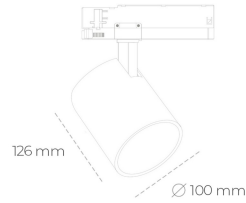

# SPOTLIGHT LIDER A 935 20W 15° BLACK PREMIUM WHITE ON/OFF

Article number: N004-K0002-HE935-HA-G15-ZE52\_500-S1-###

LED	COB
Light colour	3500 [K] PREMIUM WHITE
CRI	
Led chip flux	90
Luminous flux	2973 [lm]
System power	2675 [lm]
Luminaire Efficiency	20 [W]
Beam angle	134 [lm/W]
Controller	15°
MacAdam	ON/OFF 3 SDCM

## Spotlight LED

Track mounted LED spotlight. Aluminium housing. Ceiling base installation possible. Available in white, black and grey. Any RAL palette colour available on enquiry. Reflector beams available: 15°, 23°, 38°, 45° and 60°. Maximum power is 31W.

## LUMINAIRE

Weight	0.7 [kg]
Protection rating IP , IK , class	IP 20, IK 01,
Luminaire colour	BLACK
Cover	Plastic
Operating voltage	220-240V 50-60Hz

Note: All data are typical values. Tolerance of measurements +/-10%. System features may change with product improvements due to technical advances.