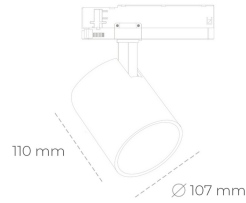

SPOTLIGHT LIDER A 930 21W 60° BLACK PREMIUM WHITE ON/OFF

Article number: N004-K0002-HE930-HA-G60-ZE52_550-S1-###

LED	COB
Light colour	3000 [K] PREMIUM WHITE
CRI	
Led chip flux	90
Luminous flux	3143 [lm]
System power	2828 [lm]
Luminaire Efficiency	21 [W]
Beam angle	135 [lm/W]
Controller	60°
MacAdam	ON/OFF 3 SDCM

Spotlight LED

Track mounted LED spotlight. Aluminium housing. Ceiling base installation possible. Available in white, black and grey. Any RAL palette colour available on enquiry. Reflector beams available: 15°, 23°, 38°, 45° and 60°. Maximum power is 31W.

LUMINAIRE

Weight	0.7 [kg]
Protection rating IP , IK , class	IP 20, IK 01,
Luminaire colour	BLACK
Cover	Plastic
Operating voltage	220-240V 50-60Hz

Note: All data are typical values. Tolerance of measurements +/-10%. System features may change with product improvements due to technical advances.