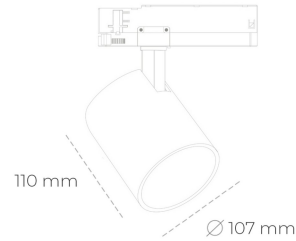

SPOTLIGHT LIDER A 930 27W 45° BLACK PREMIUM WHITE ON/OFF

Article number: N004-K0002-HE930-HA-G45-ZE52_700-S1-###

LED	COB
Light colour	3000 [K] PREMIUM WHITE
CRI	90
Led chip flux	3911 [lm]
Luminous flux	3519 [lm]
System power	27 [W]
Luminaire Efficiency	130 [lm/W]
Beam angle	45°
Controller	ON/OFF
MacAdam	3 SDCM

Spotlight LED

Track mounted LED spotlight. Aluminium housing. Ceiling base installation possible. Available in white, black and grey. Any RAL palette colour available on enquiry. Reflector beams available: 15°, 23°, 38°, 45° and 60°. Maximum power is 31W.

LUMINAIRE

Weight	0,7 [kg]
Protection rating IP , IK , class	IP 20, IK 1,
Luminaire colour	BLACK
Cover	Plastic
Operating voltage	220-240V 50-60Hz

Note: All data are typical values. Tolerance of measurements +/-10% System features may change with product improvements due to technical advances.