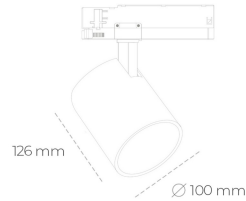

SPOTLIGHT LIDER A 930 23W 45° BLACK PREMIUM WHITE ON/OFF

Article number: N004-K0002-HE930-HA-G45-ZE52_600-S1-###

LED	COB
Light colour	3000 [K] PREMIUM WHITE
CRI	
Led chip flux	90
Luminous flux	3403 [lm]
System power	3062 [lm]
Luminaire Efficiency	23 [W]
Beam angle	133 [lm/W]
Controller	45°
MacAdam	ON/OFF 3 SDCM

Spotlight LED

Track mounted LED spotlight. Aluminium housing. Ceiling base installation possible. Available in white, black and grey. Any RAL palette colour available on enquiry. Reflector beams available: 15°, 23°, 38°, 45° and 60°. Maximum power is 31W.

LUMINAIRE

Weight	0.7 [kg]
Protection rating IP , IK , class	IP 20, IK 01,
Luminaire colour	BLACK
Cover	Plastic
Operating voltage	220-240V 50-60Hz

Note: All data are typical values. Tolerance of measurements +/-10%. System features may change with product improvements due to technical advances.