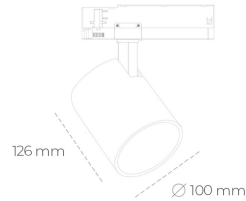

SPOTLIGHT LIDER A 930 14W 38° BLACK PREMIUM WHITE ON/OFF

Article number: N004-K0002-HE930-HA-G38-ZE52_350-S1-###

LED	COB
Light colour	3000 [K] PREMIUM WHITE
CRI	
Led chip flux	90
Luminous flux	2064 [lm]
System power	1857 [lm]
Luminaire Efficiency	14 [W]
Beam angle	133 [lm/W]
Controller	38°
MacAdam	ON/OFF 3 SDCM

Spotlight LED

Track mounted LED spotlight. Aluminium housing. Ceiling base installation possible. Available in white, black and grey. Any RAL palette colour available on enquiry. Reflector beams available: 15°, 23°, 38°, 45° and 60°. Maximum power is 31W.

LUMINAIRE

Weight	0.7 [kg]
Protection rating IP , IK , class	IP 20, IK 01,
Luminaire colour	BLACK
Cover	Plastic
Operating voltage	220-240V 50-60Hz

Note: All data are typical values. Tolerance of measurements +/-10%. System features may change with product improvements due to technical advances.