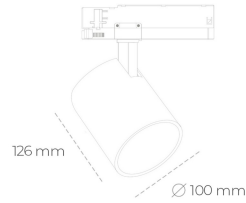

SPOTLIGHT LIDER A 930 11W 23° BLACK PREMIUM WHITE ON/OFF

Article number: N004-K0002-HE930-HA-G23-ZE62_250-S1-###

LED	COB
Light colour	3000 [K] PREMIUM WHITE
CRI	
Led chip flux	90
Luminous flux	1497 [lm]
System power	1347 [lm]
Luminaire Efficiency	11 [W]
Beam angle	122 [lm/W]
Controller	23°
MacAdam	ON/OFF 3 SDCM

Spotlight LED

Track mounted LED spotlight. Aluminium housing. Ceiling base installation possible. Available in white, black and grey. Any RAL palette colour available on enquiry. Reflector beams available: 15°, 23°, 38°, 45° and 60°. Maximum power is 31W.

LUMINAIRE

Weight	0.7 [kg]
Protection rating IP , IK , class	IP 20, IK 01,
Luminaire colour	BLACK
Cover	Plastic
Operating voltage	220-240V 50-60Hz

Note: All data are typical values. Tolerance of measurements +/-10%
System features may change with product improvements due to technical advances.