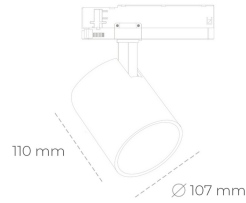

# SPOTLIGHT LIDER A 930 20W 23° BLACK PREMIUM WHITE ON/OFF

Article number: N004-K0002-HE930-HA-G23-ZE52\_500-S1-###

LED	COB
Light colour	3000 [K] PREMIUM WHITE
CRI	
Led chip flux	90
Luminous flux	2880 [lm]
System power	2592 [lm]
Luminaire Efficiency	20 [W]
Beam angle	130 [lm/W]
Controller	23°
MacAdam	ON/OFF 3 SDCM

## Spotlight LED

Track mounted LED spotlight. Aluminium housing. Ceiling base installation possible. Available in white, black and grey. Any RAL palette colour available on enquiry. Reflector beams available: 15°, 23°, 38°, 45° and 60°. Maximum power is 31W.

## LUMINAIRE

Weight	0.7 [kg]
Protection rating IP , IK , class	IP 20, IK 01,
Luminaire colour	BLACK
Cover	Plastic
Operating voltage	220-240V 50-60Hz

Note: All data are typical values. Tolerance of measurements +/-10%. System features may change with product improvements due to technical advances.