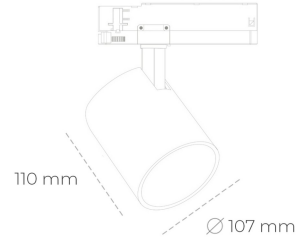

SPOTLIGHT LIDER A 930 14W 23° BLACK PREMIUM WHITE ON/OFF

Article number: N004-K0002-HE930-HA-G23-ZE52_350-S1-###

LED	COB
Light colour	3000 [K] PREMIUM WHITE
CRI	90
Led chip flux	2064 [lm]
Luminous flux	1857 [lm]
System power	14 [W]
Luminaire Efficiency	133 [lm/W]
Beam angle	23°
Controller	ON/OFF
MacAdam	3 SDCM

Spotlight LED

Track mounted LED spotlight. Aluminium housing. Ceiling base installation possible. Available in white, black and grey. Any RAL palette colour available on enquiry. Reflector beams available: 15°, 23°, 38°, 45° and 60°. Maximum power is 31W.

LUMINAIRE

Weight	0,7 [kg]
Protection rating IP , IK , class	IP 20, IK 1,
Luminaire colour	BLACK
Cover	Plastic
Operating voltage	220-240V 50-60Hz

Note: All data are typical values. Tolerance of measurements +/-10% System features may change with product improvements due to technical advances.