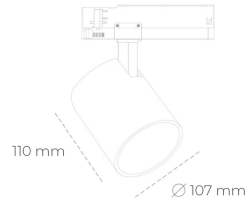

SPOTLIGHT LIDER A 930 14W 15° BLACK PREMIUM WHITE ON/OFF

Article number: N004-K0002-HE930-HA-G15-ZE52_350-S1-###

LED	COB
Light colour	3000 [K] PREMIUM WHITE
CRI	
Led chip flux	90
Luminous flux	2064 [lm]
System power	1857 [lm]
Luminaire Efficiency	14 [W]
Beam angle	133 [lm/W]
Controller	15°
MacAdam	ON/OFF 3 SDCM

Spotlight LED

Track mounted LED spotlight. Aluminium housing. Ceiling base installation possible. Available in white, black and grey. Any RAL palette colour available on enquiry. Reflector beams available: 15°, 23°, 38°, 45° and 60°. Maximum power is 31W.

LUMINAIRE

Weight	0.7 [kg]
Protection rating IP , IK , class	IP 20, IK 01,
Luminaire colour	BLACK
Cover	Plastic
Operating voltage	220-240V 50-60Hz

Note: All data are typical values. Tolerance of measurements +/-10%. System features may change with product improvements due to technical advances.