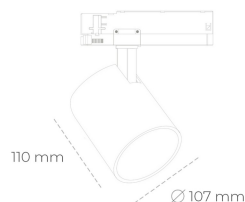

# SPOTLIGHT LIDER A 957 10W 45° BLACK SPECIAL ON/OFF

Article number: N004-K0002-CC957-H5-G45-ZE62\_250-S1-###

LED	COB
Light colour	5700 [K] SPECIAL
CRI	90
Led chip flux	1318 [lm]
Luminous flux	1186 [lm]
System power	10 [W]
Luminaire Efficiency	119 [lm/W]
Beam angle	45°
Controller	ON/OFF
MacAdam	3 SDCM

## Spotlight LED

Track mounted LED spotlight. Aluminium housing. Ceiling base installation possible. Available in white, black and grey. Any RAL palette colour available on enquiry. Reflector beams available: 15°, 23°, 38°, 45° and 60°. Maximum power is 31W.

## LUMINAIRE

Weight	0.7 [kg]
Protection rating IP , IK , class	IP 20, IK 01,
Luminaire colour	BLACK
Cover	Plastic
Operating voltage	220-240V 50-60Hz

Note: All data are typical values. Tolerance of measurements +/-10%  
System features may change with product improvements due to technical advances.