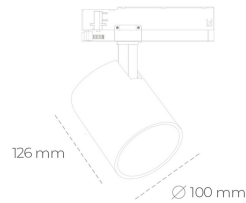

SPOTLIGHT LIDER A 957 23W 45° BLACK SPECIAL ON/OFF

Article number: N004-K0002-CC957-H5-G45-ZE52_600-S1-###

LED	COB
Light colour	5700 [K] SPECIAL
CRI	90
Led chip flux	3023 [lm]
Luminous flux	2720 [lm]
System power	23 [W]
Luminaire Efficiency	118 [lm/W]
Beam angle	45°
Controller	ON/OFF
MacAdam	3 SDCM

Spotlight LED

Track mounted LED spotlight. Aluminium housing. Ceiling base installation possible. Available in white, black and grey. Any RAL palette colour available on enquiry. Reflector beams available: 15°, 23°, 38°, 45° and 60°. Maximum power is 31W.

LUMINAIRE

Weight	0.7 [kg]
Protection rating IP , IK , class	IP 20, IK 01,
Luminaire colour	BLACK
Cover	Plastic
Operating voltage	220-240V 50-60Hz

Note: All data are typical values. Tolerance of measurements +/-10%
System features may change with product improvements due to technical advances.