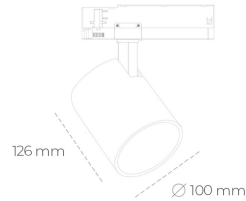

SPOTLIGHT LIDER A 957 31W 38° BLACK SPECIAL ON/OFF

Article number: N004-K0002-CC957-H5-G38-ZE52_800-S1-###

LED	COB
Light colour	5700 [K] SPECIAL
CRI	90
Led chip flux	3934 [lm]
Luminous flux	3540 [lm]
System power	31 [W]
Luminaire Efficiency	114 [lm/W]
Beam angle	38°
Controller	ON/OFF
MacAdam	3 SDCM

Spotlight LED

Track mounted LED spotlight. Aluminium housing. Ceiling base installation possible. Available in white, black and grey. Any RAL palette colour available on enquiry. Reflector beams available: 15°, 23°, 38°, 45° and 60°. Maximum power is 31W.

LUMINAIRE

Weight	0.7 [kg]
Protection rating IP , IK , class	IP 20, IK 01,
Luminaire colour	BLACK
Cover	Plastic
Operating voltage	220-240V 50-60Hz

Note: All data are typical values. Tolerance of measurements +/-10%
System features may change with product improvements due to technical advances.