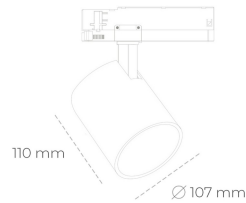

SPOTLIGHT LIDER A 957 23W 15° BLACK SPECIAL ON/OFF

Article number: N004-K0002-CC957-H5-G15-ZE52_600-S1-###

LED	COB
Light colour	5700 [K] SPECIAL
CRI	90
Led chip flux	3023 [lm]
Luminous flux	2720 [lm]
System power	23 [W]
Luminaire Efficiency	118 [lm/W]
Beam angle	15°
Controller	ON/OFF
MacAdam	3 SDCM

Spotlight LED

Track mounted LED spotlight. Aluminium housing. Ceiling base installation possible. Available in white, black and grey. Any RAL palette colour available on enquiry. Reflector beams available: 15°, 23°, 38°, 45° and 60°. Maximum power is 31W.

LUMINAIRE

Weight	0.7 [kg]
Protection rating IP , IK , class	IP 20, IK 01,
Luminaire colour	BLACK
Cover	Plastic
Operating voltage	220-240V 50-60Hz

Note: All data are typical values. Tolerance of measurements +/-10%
System features may change with product improvements due to technical advances.