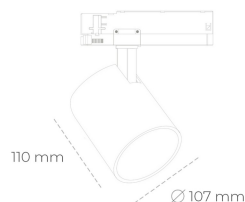

SPOTLIGHT LIDER A 942 19W 60° BLACK MEAT WHITE ON/OFF

Article number: N004-K0002-CC942-H5-G60-ZE52_500-S1-###

| | |
|----------------------|---------------------|
| LED | COB |
| Light colour | 4200 [K] MEAT WHITE |
| CRI | 90 |
| Led chip flux | 1976 [lm] |
| Luminous flux | 1778 [lm] |
| System power | 19 [W] |
| Luminaire Efficiency | 94 [lm/W] |
| Beam angle | 60° |
| Controller | ON/OFF |
| MacAdam | 3 SDCM |

Spotlight LED

Track mounted LED spotlight. Aluminium housing. Ceiling base installation possible. Available in white, black and grey. Any RAL palette colour available on enquiry. Reflector beams available: 15°, 23°, 38°, 45° and 60°. Maximum power is 31W.

LUMINAIRE

| | |
|-----------------------------------|------------------|
| Weight | 0.7 [kg] |
| Protection rating IP , IK , class | IP 20, IK 01, |
| Luminaire colour | BLACK |
| Cover | Plastic |
| Operating voltage | 220-240V 50-60Hz |