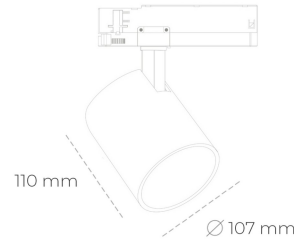

SPOTLIGHT LIDER A 942 27W 45° BLACK MEAT WHITE ON/OFF

Article number: N004-K0002-CC942-H5-G45-ZE52_700-S1-###

LED	COB
Light colour	4200 [K] MEAT WHITE
CRI	90
Led chip flux	2695 [lm]
Luminous flux	2425 [lm]
System power	27 [W]
Luminaire Efficiency	90 [lm/W]
Beam angle	45°
Controller	ON/OFF
MacAdam	3 SDCM

Spotlight LED

Track mounted LED spotlight. Aluminium housing. Ceiling base installation possible. Available in white, black and grey. Any RAL palette colour available on enquiry. Reflector beams available: 15°, 23°, 38°, 45° and 60°. Maximum power is 31W.

LUMINAIRE

Weight	0,7 [kg]
Protection rating IP , IK , class	IP 20, IK 1,
Luminaire colour	BLACK
Cover	Plastic
Operating voltage	220-240V 50-60Hz

Note: All data are typical values. Tolerance of measurements +/-10% System features may change with product improvements due to technical advances.