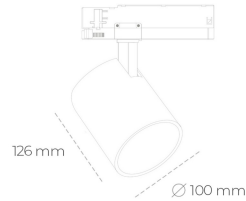

SPOTLIGHT LIDER A 942 23W 38° BLACK MEAT WHITE ON/OFF

Article number: N004-K0002-CC942-H5-G38-ZE52_600-S1-###

LED	COB
Light colour	4200 [K] MEAT WHITE
CRI	90
Led chip flux	2340 [lm]
Luminous flux	2106 [lm]
System power	23 [W]
Luminaire Efficiency	92 [lm/W]
Beam angle	38°
Controller	ON/OFF
MacAdam	3 SDCM

Spotlight LED

Track mounted LED spotlight. Aluminium housing. Ceiling base installation possible. Available in white, black and grey. Any RAL palette colour available on enquiry. Reflector beams available: 15°, 23°, 38°, 45° and 60°. Maximum power is 31W.

LUMINAIRE

Weight	0.7 [kg]
Protection rating IP , IK , class	IP 20, IK 01,
Luminaire colour	BLACK
Cover	Plastic
Operating voltage	220-240V 50-60Hz

Note: All data are typical values. Tolerance of measurements +/-10%
System features may change with product improvements due to technical advances.