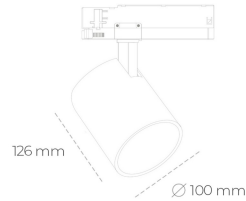

# SPOTLIGHT LIDER A 942 10W 23° BLACK MEAT WHITE ON/OFF

Article number: N004-K0002-CC942-H5-G23-ZE62\_250-S1-###

LED	COB
Light colour	4200 [K] MEAT WHITE
CRI	90
Led chip flux	1023 [lm]
Luminous flux	920 [lm]
System power	10 [W]
Luminaire Efficiency	92 [lm/W]
Beam angle	23°
Controller	ON/OFF
MacAdam	3 SDCM

### Spotlight LED

Track mounted LED spotlight. Aluminium housing. Ceiling base installation possible. Available in white, black and grey. Any RAL palette colour available on enquiry. Reflector beams available: 15°, 23°, 38°, 45° and 60°. Maximum power is 31W.

### LUMINAIRE

Weight	0.7 [kg]
Protection rating IP , IK , class	IP 20, IK 01,
Luminaire colour	BLACK
Cover	Plastic
Operating voltage	220-240V 50-60Hz

Note: All data are typical values. Tolerance of measurements +/-10%  
System features may change with product improvements due to technical advances.