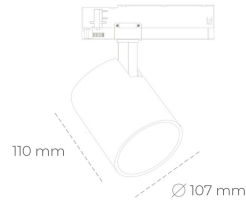

SPOTLIGHT LIDER A 942 31W 23° BLACK MEAT WHITE ON/OFF

Article number: N004-K0002-CC942-H5-G23-ZE52_800-S1-###

LED	COB
Light colour	4200 [K] MEAT WHITE
CRI	90
Led chip flux	3040 [lm]
Luminous flux	2736 [lm]
System power	31 [W]
Luminaire Efficiency	88 [lm/W]
Beam angle	23°
Controller	ON/OFF
MacAdam	3 SDCM

Spotlight LED

Track mounted LED spotlight. Aluminium housing. Ceiling base installation possible. Available in white, black and grey. Any RAL palette colour available on enquiry. Reflector beams available: 15°, 23°, 38°, 45° and 60°. Maximum power is 31W.

LUMINAIRE

Weight	0.7 [kg]
Protection rating IP , IK , class	IP 20, IK 01,
Luminaire colour	BLACK
Cover	Plastic
Operating voltage	220-240V 50-60Hz

Note: All data are typical values. Tolerance of measurements +/-10%
System features may change with product improvements due to technical advances.