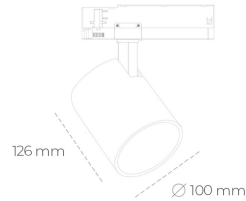

SPOTLIGHT LIDER A 942 27W 23° BLACK MEAT WHITE ON/OFF

Article number: N004-K0002-CC942-H5-G23-ZE52_700-S1-###

LED	COB
Light colour	4200 [K] MEAT WHITE
CRI	90
Led chip flux	2695 [lm]
Luminous flux	2425 [lm]
System power	27 [W]
Luminaire Efficiency	90 [lm/W]
Beam angle	23°
Controller	ON/OFF
MacAdam	3 SDCM

Spotlight LED

Track mounted LED spotlight. Aluminium housing. Ceiling base installation possible. Available in white, black and grey. Any RAL palette colour available on enquiry. Reflector beams available: 15°, 23°, 38°, 45° and 60°. Maximum power is 31W.

LUMINAIRE

Weight	0.7 [kg]
Protection rating IP , IK , class	IP 20, IK 01,
Luminaire colour	BLACK
Cover	Plastic
Operating voltage	220-240V 50-60Hz

Note: All data are typical values. Tolerance of measurements +/-10%
System features may change with product improvements due to technical advances.