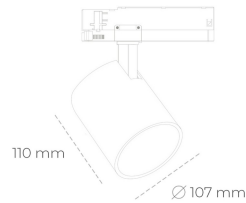

# SPOTLIGHT LIDER A 942 10W 15° BLACK MEAT WHITE ON/OFF

Article number: N004-K0002-CC942-H5-G15-ZE62\_250-S1-###

LED	COB
Light colour	4200 [K] MEAT WHITE
CRI	90
Led chip flux	1023 [lm]
Luminous flux	920 [lm]
System power	10 [W]
Luminaire Efficiency	92 [lm/W]
Beam angle	15°
Controller	ON/OFF
MacAdam	3 SDCM

### Spotlight LED

Track mounted LED spotlight. Aluminium housing. Ceiling base installation possible. Available in white, black and grey. Any RAL palette colour available on enquiry. Reflector beams available: 15°, 23°, 38°, 45° and 60°. Maximum power is 31W.

### LUMINAIRE

Weight	0.7 [kg]
Protection rating IP , IK , class	IP 20, IK 01,
Luminaire colour	BLACK
Cover	Plastic
Operating voltage	220-240V 50-60Hz

Note: All data are typical values. Tolerance of measurements +/-10%  
System features may change with product improvements due to technical advances.