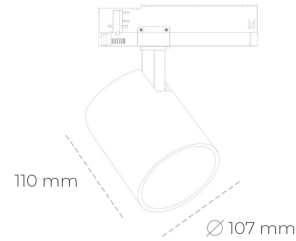

## SPOTLIGHT LIDER A 940 27W 60° BLACK HI EFFICIENT ON/OFF

Article number: N004-K0002-BB940-H5-G60-ZE52\_700-S1-###

LED	COB
Light colour	4000 [K] HI EFFICIENT
CRI	90
Led chip flux	4385 [lm]
Luminous flux	3946 [lm]
System power	27 [W]
Luminaire Efficiency	146 [lm/W]
Beam angle	60°
Controller	ON/OFF
MacAdam	3 SDCM

### Spotlight LED

Track mounted LED spotlight. Aluminium housing. Ceiling base installation possible. Available in white, black and grey. Any RAL palette colour available on enquiry. Reflector beams available: 15°, 23°, 38°, 45° and 60°. Maximum power is 31W.

### LUMINAIRE

Weight	0,7 [kg]
Protection rating IP , IK , class	IP 20, IK 1,
Luminaire colour	BLACK
Cover	Plastic
Operating voltage	220-240V 50-60Hz

Note: All data are typical values. Tolerance of measurements +/-10% System features may change with product improvements due to technical advances.