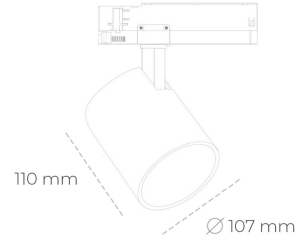

SPOTLIGHT LIDER A 935 27W 60° BLACK HI EFFICIENT ON/OFF

Article number: N004-K0002-BB935-H5-G60-ZE52_700-S1-###

LED	COB
Light colour	3500 [K] HI EFFICIENT
CRI	90
Led chip flux	4181 [lm]
Luminous flux	3762 [lm]
System power	27 [W]
Luminaire Efficiency	139 [lm/W]
Beam angle	60°
Controller	ON/OFF
MacAdam	3 SDCM

Spotlight LED

Track mounted LED spotlight. Aluminium housing. Ceiling base installation possible. Available in white, black and grey. Any RAL palette colour available on enquiry. Reflector beams available: 15°, 23°, 38°, 45° and 60°. Maximum power is 31W.

LUMINAIRE

Weight	0,7 [kg]
Protection rating IP , IK , class	IP 20, IK 1,
Luminaire colour	BLACK
Cover	Plastic
Operating voltage	220-240V 50-60Hz

Note: All data are typical values. Tolerance of measurements +/-10% System features may change with product improvements due to technical advances.