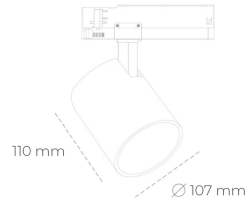

SPOTLIGHT LIDER A 935 21W 45° BLACK HI EFFICIENT ON/OFF

Article number: N004-K0002-BB935-H5-G45-ZE52_550-S1-###

LED	COB
Light colour	3500 [K] HI EFFICIENT
CRI	90
Led chip flux	3341 [lm]
Luminous flux	3006 [lm]
System power	21 [W]
Luminaire Efficiency	143 [lm/W]
Beam angle	45°
Controller	ON/OFF
MacAdam	3 SDCM

Spotlight LED

Track mounted LED spotlight. Aluminium housing. Ceiling base installation possible. Available in white, black and grey. Any RAL palette colour available on enquiry. Reflector beams available: 15°, 23°, 38°, 45° and 60°. Maximum power is 31W.

LUMINAIRE

Weight	0.7 [kg]
Protection rating IP , IK , class	IP 20, IK 01,
Luminaire colour	BLACK
Cover	Plastic
Operating voltage	220-240V 50-60Hz

Note: All data are typical values. Tolerance of measurements +/-10%
System features may change with product improvements due to technical advances.