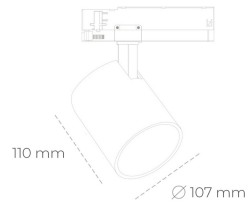

SPOTLIGHT LIDER A 935 31W 23° BLACK HI EFFICIENT ON/OFF

Article number: N004-K0002-BB935-H5-G23-ZE52_800-S1-###

LED	COB
Light colour	3500 [K] HI EFFICIENT
CRI	90
Led chip flux	4723 [lm]
Luminous flux	4250 [lm]
System power	31 [W]
Luminaire Efficiency	137 [lm/W]
Beam angle	23°
Controller	ON/OFF
MacAdam	3 SDCM

Spotlight LED

Track mounted LED spotlight. Aluminium housing. Ceiling base installation possible. Available in white, black and grey. Any RAL palette colour available on enquiry. Reflector beams available: 15°, 23°, 38°, 45° and 60°. Maximum power is 31W.

LUMINAIRE

Weight	0.7 [kg]
Protection rating IP , IK , class	IP 20, IK 01,
Luminaire colour	BLACK
Cover	Plastic
Operating voltage	220-240V 50-60Hz

Note: All data are typical values. Tolerance of measurements +/-10%
System features may change with product improvements due to technical advances.