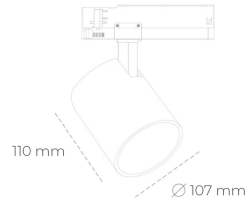

SPOTLIGHT LIDER A 935 14W 23° BLACK HI EFFICIENT ON/OFF

Article number: N004-K0002-BB935-H5-G23-ZE52_350-S1-###

LED	COB
Light colour	3500 [K] HI EFFICIENT
CRI	90
Led chip flux	2174 [lm]
Luminous flux	1956 [lm]
System power	14 [W]
Luminaire Efficiency	140 [lm/W]
Beam angle	23°
Controller	ON/OFF
MacAdam	3 SDCM

Spotlight LED

Track mounted LED spotlight. Aluminium housing. Ceiling base installation possible. Available in white, black and grey. Any RAL palette colour available on enquiry. Reflector beams available: 15°, 23°, 38°, 45° and 60°. Maximum power is 31W.

LUMINAIRE

Weight	0.7 [kg]
Protection rating IP , IK , class	IP 20, IK 01,
Luminaire colour	BLACK
Cover	Plastic
Operating voltage	220-240V 50-60Hz

Note: All data are typical values. Tolerance of measurements +/-10%
System features may change with product improvements due to technical advances.