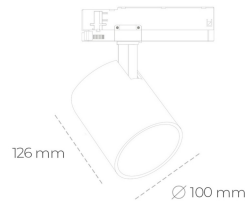

SPOTLIGHT LIDER A 930 10W 60° BLACK HI EFFICIENT ON/OFF

Article number: N004-K0002-BB930-H5-G60-ZE62_250-S1-###

LED	COB
Light colour	3000 [K] HI EFFICIENT
CRI	90
Led chip flux	1623 [lm]
Luminous flux	1460 [lm]
System power	10 [W]
Luminaire Efficiency	146 [lm/W]
Beam angle	60°
Controller	ON/OFF
MacAdam	3 SDCM

Spotlight LED

Track mounted LED spotlight. Aluminium housing. Ceiling base installation possible. Available in white, black and grey. Any RAL palette colour available on enquiry. Reflector beams available: 15°, 23°, 38°, 45° and 60°. Maximum power is 31W.

LUMINAIRE

Weight	0.7 [kg]
Protection rating IP , IK , class	IP 20, IK 01,
Luminaire colour	BLACK
Cover	Plastic
Operating voltage	220-240V 50-60Hz

Note: All data are typical values. Tolerance of measurements +/-10%
System features may change with product improvements due to technical advances.