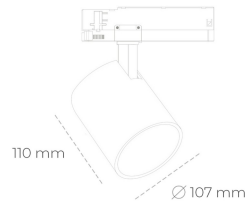

SPOTLIGHT LIDER A 930 31W 60° BLACK HI EFFICIENT ON/OFF

Article number: N004-K0002-BB930-H5-G60-ZE52_800-S1-###

LED	COB
Light colour	3000 [K] HI EFFICIENT
CRI	90
Led chip flux	4956 [lm]
Luminous flux	4460 [lm]
System power	31 [W]
Luminaire Efficiency	144 [lm/W]
Beam angle	60°
Controller	ON/OFF
MacAdam	3 SDCM

Spotlight LED

Track mounted LED spotlight. Aluminium housing. Ceiling base installation possible. Available in white, black and grey. Any RAL palette colour available on enquiry. Reflector beams available: 15°, 23°, 38°, 45° and 60°. Maximum power is 31W.

LUMINAIRE

Weight	0.7 [kg]
Protection rating IP , IK , class	IP 20, IK 01,
Luminaire colour	BLACK
Cover	Plastic
Operating voltage	220-240V 50-60Hz

Note: All data are typical values. Tolerance of measurements +/-10%
System features may change with product improvements due to technical advances.