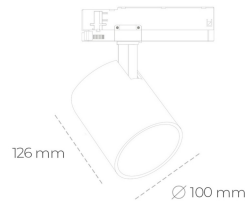

SPOTLIGHT LIDER A 930 21W 23° BLACK HI EFFICIENT ON/OFF

Article number: N004-K0002-BB930-H5-G23-ZE52_550-S1-###

LED	COB
Light colour	3000 [K] HI EFFICIENT
CRI	90
Led chip flux	3487 [lm]
Luminous flux	3138 [lm]
System power	21 [W]
Luminaire Efficiency	149 [lm/W]
Beam angle	23°
Controller	ON/OFF
MacAdam	3 SDCM

Spotlight LED

Track mounted LED spotlight. Aluminium housing. Ceiling base installation possible. Available in white, black and grey. Any RAL palette colour available on enquiry. Reflector beams available: 15°, 23°, 38°, 45° and 60°. Maximum power is 31W.

LUMINAIRE

Weight	0.7 [kg]
Protection rating IP , IK , class	IP 20, IK 01,
Luminaire colour	BLACK
Cover	Plastic
Operating voltage	220-240V 50-60Hz

Note: All data are typical values. Tolerance of measurements +/-10%
System features may change with product improvements due to technical advances.