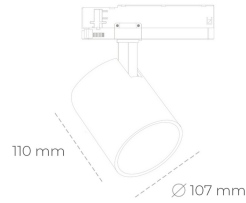

# SPOTLIGHT LIDER A 930 14W 23° BLACK HI EFFICIENT ON/OFF

Article number: N004-K0002-BB930-H5-G23-ZE52\_350-S1-###

LED	COB
Light colour	3000 [K] HI EFFICIENT
CRI	90
Led chip flux	2256 [lm]
Luminous flux	2030 [lm]
System power	14 [W]
Luminaire Efficiency	145 [lm/W]
Beam angle	23°
Controller	ON/OFF
MacAdam	3 SDCM

### Spotlight LED

Track mounted LED spotlight. Aluminium housing. Ceiling base installation possible. Available in white, black and grey. Any RAL palette colour available on enquiry. Reflector beams available: 15°, 23°, 38°, 45° and 60°. Maximum power is 31W.

### LUMINAIRE

Weight	0.7 [kg]
Protection rating IP , IK , class	IP 20, IK 01,
Luminaire colour	BLACK
Cover	Plastic
Operating voltage	220-240V 50-60Hz

Note: All data are typical values. Tolerance of measurements +/-10%  
System features may change with product improvements due to technical advances.