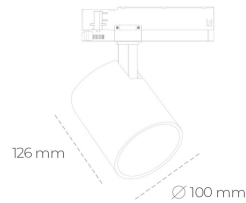

SPOTLIGHT LIDER A 930 25W 15° BLACK HI EFFICIENT ON/OFF

Article number: N004-K0002-BB930-H5-G15-ZE52_650-S1-###

LED	COB
Light colour	3000 [K] HI EFFICIENT
CRI	90
Led chip flux	4084 [lm]
Luminous flux	3675 [lm]
System power	25 [W]
Luminaire Efficiency	147 [lm/W]
Beam angle	15°
Controller	ON/OFF
MacAdam	3 SDCM

Spotlight LED

Track mounted LED spotlight. Aluminium housing. Ceiling base installation possible. Available in white, black and grey. Any RAL palette colour available on enquiry. Reflector beams available: 15°, 23°, 38°, 45° and 60°. Maximum power is 31W.

LUMINAIRE

Weight	0.7 [kg]
Protection rating IP , IK , class	IP 20, IK 01,
Luminaire colour	BLACK
Cover	Plastic
Operating voltage	220-240V 50-60Hz

Note: All data are typical values. Tolerance of measurements +/-10%
System features may change with product improvements due to technical advances.