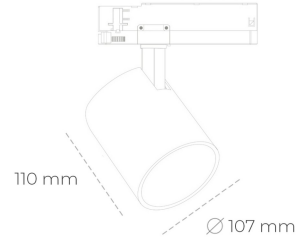

SPOTLIGHT LIDER A 825 14W 60° GREY BREAD ON/OFF

LED	COB
Light colour	2500 [K] BREAD
CRI	80
Led chip flux	1674 [lm]
Luminous flux	1506 [lm]
System power	14 [W]
Luminaire Efficiency	108 [lm/W]
Beam angle	60°
Controller	ON/OFF
MacAdam	3 SDCM

Spotlight LED

Track mounted LED spotlight. Aluminium housing. Ceiling base installation possible. Available in white, black and grey. Any RAL palette colour available on enquiry. Reflector beams available: 15°, 23°, 38°, 45° and 60°. Maximum power is 31W.

LUMINAIRE

Weight	0.7 [kg]
Protection rating IP , IK , class	IP 20, IK 1,
Luminaire colour	GREY
Cover	Plastic
Operating voltage	220-240V 50-60Hz

Note: All data are typical values. Tolerance of measurements +/-10% System features may change with product improvements due to technical advances.

OPTIONS

RAL colours on inquiry, honeycomb louver on inquiry , Casambi on inquiry, DALI on inquiry, Phase-cut dimming on inquiry.

Generated: 16.07.2024

+48 32 388 80 00

www.cora.pl
cora@cora.pl

Street: Ignatza Hakuby 18
41-914 Bytom, Polska