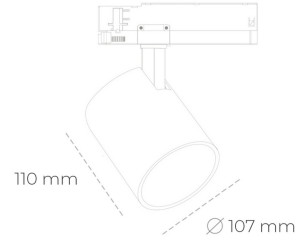

SPOTLIGHT LIDER A 825 21W 38° GREY BREAD ON/OFF

LED	COB
Light colour	2500 [K] BREAD
CRI	80
Led chip flux	2574 [lm]
Luminous flux	2316 [lm]
System power	21 [W]
Luminaire Efficiency	[lm/W]
Beam angle	38°
Controller	ON/OFF
MacAdam	3 SDCM

Spotlight LED

Track mounted LED spotlight. Aluminium housing. Ceiling base installation possible. Available in white, black and grey. Any RAL palette colour available on enquiry. Reflector beams available: 15°, 23°, 38°, 45° and 60°. Maximum power is 31W.

LUMINAIRE

Weight	0,7 [kg]
Protection rating IP , IK , class	IP 20, IK 1,
Luminaire colour	BLACK
Cover	Plastic
Operating voltage	220-240V 50-60Hz

Note: All data are typical values. Tolerance of measurements +/-10% System features may change with product improvements due to technical advances.

OPTIONS

RAL colours on inquiry, honeycomb louver on inquiry , Casambi on inquiry, DALI on inquiry, Phase-cut dimming on inquiry.

Generated: 17.09.2024

+48 32 388 80 00

www.cora.pl
cora@cora.pl

Street: Ignatza Hakuby 18
41-914 Bytom, Polska