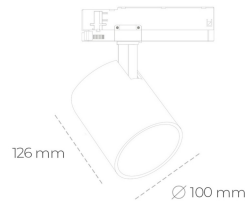

# SPOTLIGHT LIDER A 820 23W 60° GREY MEAT PINK ON/OFF

Article number: N004-K0001-VE820-H5-G60-ZE51\_600-S1-###

LED	COB
Light colour	2000 [K] MEAT PINK
CRI	80
Led chip flux	2013 [lm]
Luminous flux	1811 [lm]
System power	23 [W]
Luminaire Efficiency	79 [lm/W]
Beam angle	60°
Controller	ON/OFF
MacAdam	3 SDCM

### Spotlight LED

Track mounted LED spotlight. Aluminium housing. Ceiling base installation possible. Available in white, black and grey. Any RAL palette colour available on enquiry. Reflector beams available: 15°, 23°, 38°, 45° and 60°. Maximum power is 31W.

### LUMINAIRE

Weight	0.7 [kg]
Protection rating IP , IK , class	IP 20, IK 01,
Luminaire colour	GREY
Cover	Plastic
Operating voltage	220-240V 50-60Hz

Note: All data are typical values. Tolerance of measurements +/-10%  
System features may change with product improvements due to technical advances.