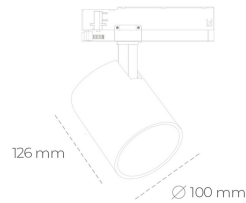

SPOTLIGHT LIDER A 820 10W 45° GREY MEAT PINK ON/OFF

Article number: N004-K0001-VE820-H5-G45-ZE61_250-S1-###

LED	COB
Light colour	2000 [K] MEAT PINK
CRI	80
Led chip flux	895 [lm]
Luminous flux	805 [lm]
System power	10 [W]
Luminaire Efficiency	81 [lm/W]
Beam angle	45°
Controller	ON/OFF
MacAdam	3 SDCM

Spotlight LED

Track mounted LED spotlight. Aluminium housing. Ceiling base installation possible. Available in white, black and grey. Any RAL palette colour available on enquiry. Reflector beams available: 15°, 23°, 38°, 45° and 60°. Maximum power is 31W.

LUMINAIRE

Weight	0.7 [kg]
Protection rating IP , IK , class	IP 20, IK 01,
Luminaire colour	GREY
Cover	Plastic
Operating voltage	220-240V 50-60Hz

Note: All data are typical values. Tolerance of measurements +/-10%
System features may change with product improvements due to technical advances.