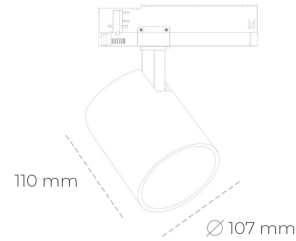

SPOTLIGHT LIDER A 820 25W 45° GREY MEAT PINK ON/OFF

Article number: N004-K0001-VE820-H5-G45-ZE51_650-S1-###

LED	COB
Light colour	2000 [K] MEAT PINK
CRI	80
Led chip flux	2181 [lm]
Luminous flux	1962 [lm]
System power	25 [W]
Luminaire Efficiency	78 [lm/W]
Beam angle	45°
Controller	ON/OFF
MacAdam	3 SDCM

Spotlight LED

Track mounted LED spotlight. Aluminium housing. Ceiling base installation possible. Available in white, black and grey. Any RAL palette colour available on enquiry. Reflector beams available: 15°, 23°, 38°, 45° and 60°. Maximum power is 31W.

LUMINAIRE

Weight	0,7 [kg]
Protection rating IP , IK , class	IP 20, IK 1,
Luminaire colour	GREY
Cover	Plastic
Operating voltage	220-240V 50-60Hz

Note: All data are typical values. Tolerance of measurements +/-10% System features may change with product improvements due to technical advances.