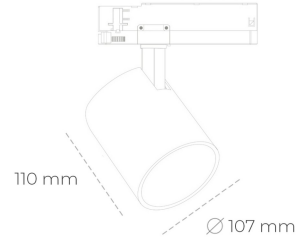

SPOTLIGHT LIDER A 820 27W 15° GREY MEAT PINK ON/OFF

LED	COB
Light colour	2000 [K] MEAT PINK
CRI	80
Led chip flux	2349 [lm]
Luminous flux	2114 [lm]
System power	27 [W]
Luminaire Efficiency	78 [lm/W]
Beam angle	15°
Controller	ON/OFF
MacAdam	3 SDCM

Spotlight LED

Track mounted LED spotlight. Aluminium housing. Ceiling base installation possible. Available in white, black and grey. Any RAL palette colour available on enquiry. Reflector beams available: 15°, 23°, 38°, 45° and 60°. Maximum power is 31W.

LUMINAIRE

Weight	0.7 [kg]
Protection rating IP , IK , class	IP 20, IK 1,
Luminaire colour	GREY
Cover	Plastic
Operating voltage	220-240V 50-60Hz

Note: All data are typical values. Tolerance of measurements +/-10% System features may change with product improvements due to technical advances.

OPTIONS

RAL colours on inquiry, honeycomb louver on inquiry , Casambi on inquiry, DALI on inquiry, Phase-cut dimming on inquiry.

Generated: 16.07.2024

+48 32 388 80 00

www.cora.pl
cora@cora.pl

Street: Ignatza Hakuby 18
41-914 Bytom, Polska