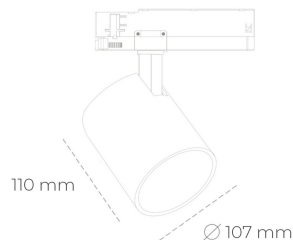

SPOTLIGHT LIDER A 940 25W 23° GREY | ON/OFF

LED	COB
Light colour	4000 [K] |
CRI	90
Led chip flux	3141 [lm]
Luminous flux	2826 [lm]
System power	25 [W]
Luminaire Efficiency	113 [lm/W]
Beam angle	23°
Controller	ON/OFF
MacAdam	3 SDCM

Spotlight LED

Track mounted LED spotlight. Aluminium housing. Ceiling base installation possible. Available in white, black and grey. Any RAL palette colour available on enquiry. Reflector beams available: 15°, 23°, 38°, 45° and 60°. Maximum power is 31W.

LUMINAIRE

Weight	0,7 [kg]
Protection rating IP , IK , class	IP 20, IK 1,
Luminaire colour	GREY
Cover	Plastic
Operating voltage	220-240V 50-60Hz

Note: All data are typical values. Tolerance of measurements +/-10% System features may change with product improvements due to technical advances.

OPTIONS

RAL colours on inquiry, honeycomb louver on inquiry , Casambi on inquiry, DALI on inquiry, Phase-cut dimming on inquiry.

Generated: 21.06.2024

+48 32 388 80 00

www.cora.pl
cora@cora.pl

Street: Ignatza Hakuby 18
41-914 Bytom, Polska