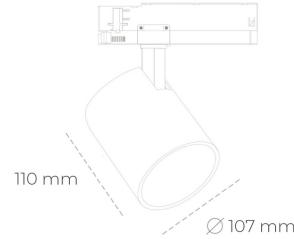

SPOTLIGHT LIDER A 930 25W 45° GREY | ON/OFF

Article number: N004-K0001-RF930-H5-G45-ZE51_650-S1-###

LED	COB
Light colour	3000 [K]
CRI	90
Led chip flux	2997 [lm]
Luminous flux	2697 [lm]
System power	25 [W]
Luminaire Efficiency	108 [lm/W]
Beam angle	45°
Controller	ON/OFF
MacAdam	3 SDCM

Spotlight LED

Track mounted LED spotlight. Aluminium housing. Ceiling base installation possible. Available in white, black and grey. Any RAL palette colour available on enquiry. Reflector beams available: 15°, 23°, 38°, 45° and 60°. Maximum power is 31W.

LUMINAIRE

Weight	0,7 [kg]
Protection rating IP , IK , class	IP 20, IK 1,
Luminaire colour	GREY
Cover	Plastic
Operating voltage	220-240V 50-60Hz

Note: All data are typical values. Tolerance of measurements +/-10% System features may change with product improvements due to technical advances.