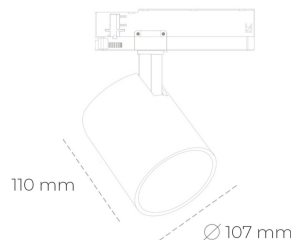

SPOTLIGHT LIDER A 930 10W 38° GREY | ON/OFF

LED	COB
Light colour	3000 [K] |
CRI	90
Led chip flux	1152 [lm]
Luminous flux	1036 [lm]
System power	10 [W]
Luminaire Efficiency	[lm/W]
Beam angle	38°
Controller	ON/OFF
MacAdam	3 SDCM

Spotlight LED

Track mounted LED spotlight. Aluminium housing. Ceiling base installation possible. Available in white, black and grey. Any RAL palette colour available on enquiry. Reflector beams available: 15°, 23°, 38°, 45° and 60°. Maximum power is 31W.

LUMINAIRE

Weight	0,7 [kg]
Protection rating IP , IK , class	IP 20, IK 1,
Luminaire colour	BLACK
Cover	Plastic
Operating voltage	220-240V 50-60Hz

Note: All data are typical values. Tolerance of measurements +/-10% System features may change with product improvements due to technical advances.

OPTIONS

RAL colours on inquiry, honeycomb louver on inquiry , Casambi on inquiry, DALI on inquiry, Phase-cut dimming on inquiry.

Generated: 17.09.2024

+48 32 388 80 00

www.cora.pl
cora@cora.pl

Street: Ignatza Hakuby 18
41-914 Bytom, Polska